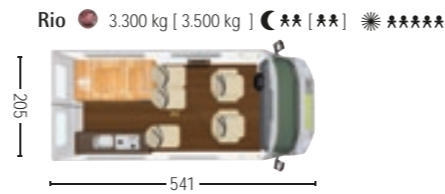

Floor plans VW -
HYMERCAR without bathroom

Floor plans FIAT -
HYMERCAR without bathroom

Floor plans FIAT -
HYMERCAR with bathroom