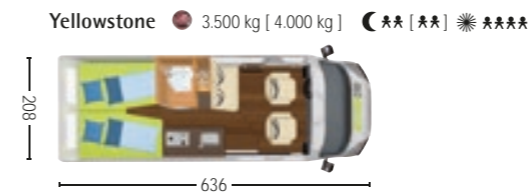

Floor plans VW -
HYMERCAR without bathroom

Floor plans FIAT -
HYMERCAR without bathroom

Floor plans FIAT -
HYMERCAR with bathroom