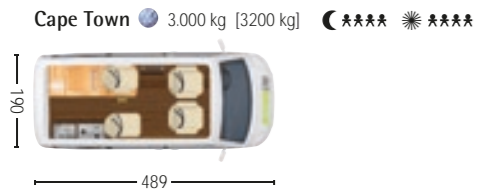

Floor plans VW -
HYMERCAR without bathroom

Floor plans FIAT -
HYMERCAR without bathroom

Floor plans FIAT -
HYMERCAR with bathroom