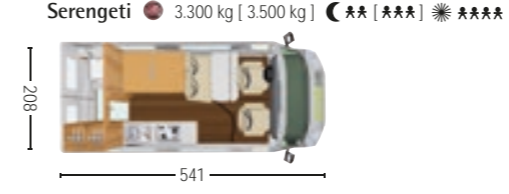

Floor plans VW -
HYMERCAR without bathroom

Floor plans FIAT -
HYMERCAR without bathroom

Floor plans FIAT -
HYMERCAR with bathroom