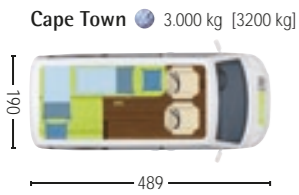

Floor plans VW -
HYMERCAR without bathroom

Floor plans FIAT -
HYMERCAR without bathroom

Floor plans FIAT -
HYMERCAR with bathroom