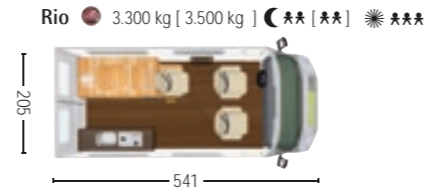

Floor plans VW -
HYMERCAR without bathroom

Floor plans FIAT -
HYMERCAR without bathroom

Floor plans FIAT -
HYMERCAR with bathroom