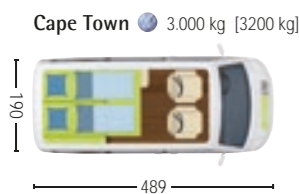

Floor plans VW -
HYMERCAR without bathroom

Floor plans FIAT -
HYMERCAR without bathroom

Floor plans FIAT -
HYMERCAR with bathroom