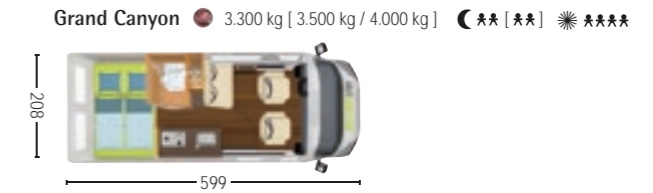

Floor plans VW -
HYMERCAR without bathroom

Floor plans FIAT -
HYMERCAR without bathroom

Floor plans FIAT -
HYMERCAR with bathroom