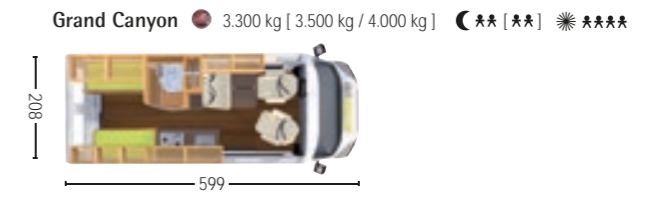

Floor plans VW -
HYMERCAR without bathroom

Floor plans FIAT -
HYMERCAR without bathroom

Floor plans FIAT -
HYMERCAR with bathroom