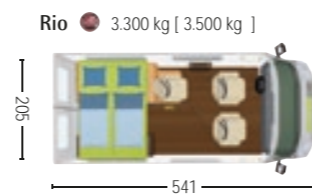

Floor plans VW -
HYMERCAR without bathroom

Floor plans FIAT -
HYMERCAR without bathroom

Floor plans FIAT -
HYMERCAR with bathroom