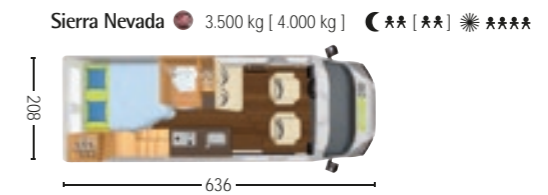

Floor plans VW -
HYMERCAR without bathroom

Floor plans FIAT -
HYMERCAR without bathroom

Floor plans FIAT -
HYMERCAR with bathroom