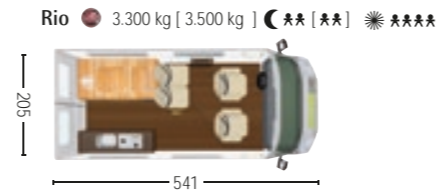

Floor plans VW -
HYMERCAR without bathroom

Floor plans FIAT -
HYMERCAR without bathroom

Floor plans FIAT -
HYMERCAR with bathroom