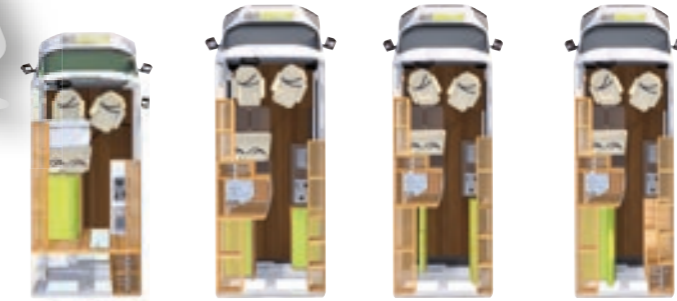

- Standard
- Available upon request (No cost)
- Optional Equipment
- Not available
- Optional Equipment included in pack

Technical Data FIAT - Serengeti, Grand Canyon, Yellowstone, Sierra Nevada

Available from spring 2015

	Serengeti	Grand Canyon	Yellowstone	Sierra Nevada
Series chassis	Fiat Ducato	Fiat Ducato	Fiat Ducato	Fiat Ducato
Basic engine type (a)	130 Multijet	130 Multijet	130 Multijet	130 Multijet
Engine displacement, ccm	2287	2287	2287	2287
Max. output (EC standard): kW (PS) at rpm	96 (130) at 3.600	96 (130) at 3.600	96 (130) at 3.600	96 (130) at 3.600
Max. torque (EC standard): Nm at rpm	320 at 1.800	320 at 1.800	320 at 1.800	320 at 1.800
Exhaust emissions standard	Euro 5+	Euro 5+	Euro 5+	Euro 5+
Control system (drive)	2 OHC (with toothed belt)	2 OHC (with toothed belt)	2 OHC (with toothed belt)	2 OHC (with toothed belt)
Type of drive	Front-wheel drive	Front-wheel drive	Front-wheel drive	Front-wheel drive
Number of gears	6	6	6	6
Tank capacity (approx.), l	120	120	120	120
Tyres	215/70 R15 C	215/70 R15 C	215/70 R15 C	215/70 R15 C
Overall length (approx.), cm	541	599	636	636
Overall width (approx.), cm	208	208	208	208
Interior width (approx.), cm	198	198	198	198
Overall height (approx.), cm (b)	255	255	255	255
Overall height with closed pop-up roof (approx.), cm (b)	270 (o)	270 (o)	270 (o)	270 (o)
Overall height with open pop-up roof (approx.), cm (b)	350 (o)	350 (o)	350 (o)	350 (o)
Standing height in living area (approx.), cm	190	190	190	190
Wheelbase (approx.), cm	345	403	403	403
Rear overhang (approx.), cm	101	101	138	138
Turning circle (approx.), m	12,5	13,5	14,3	14,3
Mass in running order (approx.), kg (c)	2825	2920	2880	2990
Maximum load (approx.), kg (d)	475 / 675 (o)	580 / 930 (o) / 1080 (o)	420 / 510(o) / 860(o) / 1010(o)	510 / 860 (o) / 1010 (o)
Technically permitted gross vehicle weight, t	3,3 / 3,5 (o)	3,3 / 3,5(o) / 3,85(o) / 4,0(o)	3,5 / 3,85(o) / 4,0(o)	3,5 / 3,85(o) / 4,0(o)
Permitted braked towed weight, kg (g)	2500	2500 / 3000 (o)	2500 / 3000 (o)	2500 / 3000 (o)
Permitted unbraked towed weight, kg	750	750	750	750
Permitted number of passengers (e)	4	4	4	4
Sleeping places	2 / 4 (o)	2 / 4 (o)	2 / 4 (o)	2 / 4 (o)
Bed dimensions, rear L x W (approx.), cm	192/176 x 142/122	145 x 195	192 x 95 / 192 x 95	192 x 140
Bed dimensions, pop-up roof L x W (approx.), cm	200 x 135 (o)	200 x 135 (o)	200 x 135 (o)	200 x 135 (o)
Refrigerator capacity (approx.), l	108	108	108	108
Gas hob	2	2	2	2
Fresh water tank (approx.), l	100	100	100	100
Hot water supply	Boiler 11 l	Boiler 11 l	Boiler 11 l	Boiler 11 l
Waste water tank (approx.), l	100	100	100	100
Heater with hot air system	Truma Combi 4 LCD	Truma Combi 4 LCD	Truma Combi 4 LCD	Truma Combi 4 LCD
Sockets 12 V / 230 V	2 / 2	2 / 2	2 / 2	2 / 2
Gas bottle volume (approx.), kg	2 x 5	2 x 11	2 x 11	2 x 11
Starter battery, AH	110	110	110	110
Add-on battery, AH	95 / 190 (o)	95 / 190 (o)	95 / 190 (o)	95 / 190 (o)

SA = Standard equipment
Please note the information and explanations on page 18/19