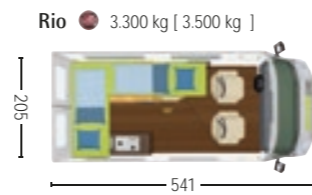

Floor plans VW -
HYMERCAR without bathroom

Floor plans FIAT -
HYMERCAR without bathroom

Floor plans FIAT -
HYMERCAR with bathroom