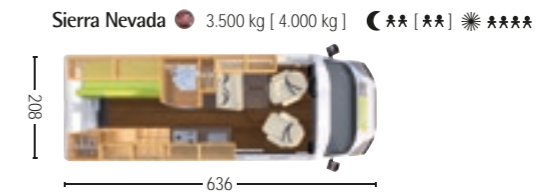

Floor plans VW -
HYMERCAR without bathroom

Floor plans FIAT -
HYMERCAR without bathroom

Floor plans FIAT -
HYMERCAR with bathroom