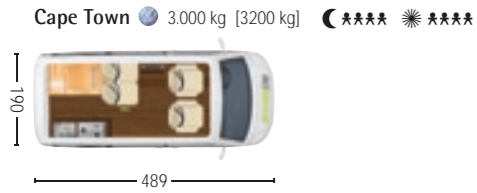

Floor plans VW -
HYMERCAR without bathroom

Floor plans FIAT -
HYMERCAR without bathroom

Floor plans FIAT -
HYMERCAR with bathroom