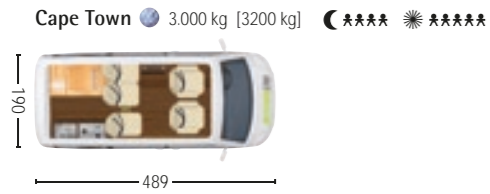

Floor plans VW -
HYMERCAR without bathroom

Floor plans FIAT -
HYMERCAR without bathroom

Floor plans FIAT -
HYMERCAR with bathroom