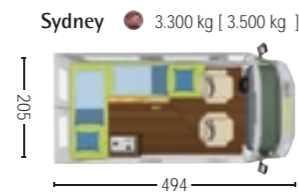

Floor plans VW -
HYMERCAR without bathroom

Floor plans FIAT -
HYMERCAR without bathroom

Floor plans FIAT -
HYMERCAR with bathroom