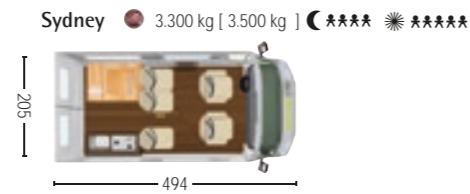

Floor plans VW -
HYMERCAR without bathroom

Floor plans FIAT -
HYMERCAR without bathroom

Floor plans FIAT -
HYMERCAR with bathroom