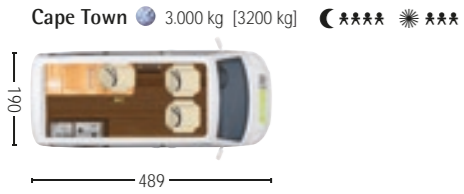

Floor plans VW -
HYMERCAR without bathroom

Floor plans FIAT -
HYMERCAR without bathroom

Floor plans FIAT -
HYMERCAR with bathroom