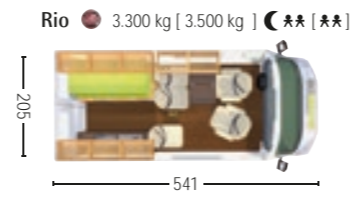

Floor plans VW -
HYMERCAR without bathroom

Floor plans FIAT -
HYMERCAR without bathroom

Floor plans FIAT -
HYMERCAR with bathroom