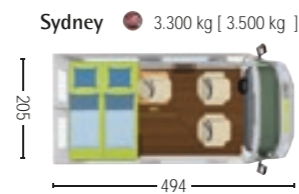

Floor plans VW -
HYMERCAR without bathroom

Floor plans FIAT -
HYMERCAR without bathroom

Floor plans FIAT -
HYMERCAR with bathroom