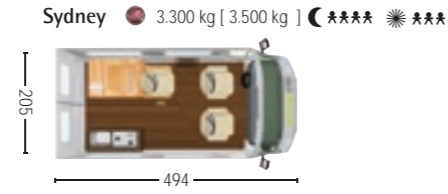

Floor plans VW -
HYMERCAR without bathroom

Floor plans FIAT -
HYMERCAR without bathroom

Floor plans FIAT -
HYMERCAR with bathroom