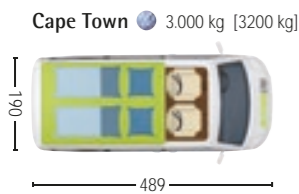

Floor plans VW -
HYMERCAR without bathroom

Floor plans FIAT -
HYMERCAR without bathroom

Floor plans FIAT -
HYMERCAR with bathroom