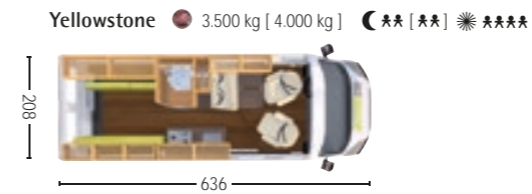

Floor plans VW -
HYMERCAR without bathroom

Floor plans FIAT -
HYMERCAR without bathroom

Floor plans FIAT -
HYMERCAR with bathroom