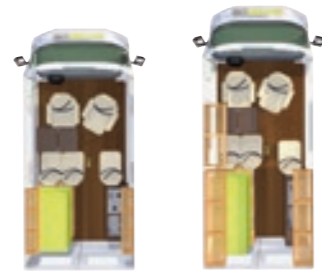

Technical Data FIAT - Sydney and Rio

	Sydney	Rio
Series chassis	Fiat Ducato	Fiat Ducato
Basic engine type (a)	130 Multijet	130 Multijet
Engine displacement, ccm	2287	2287
Max. output (EC standard): kW (PS) at rpm	96 (130) at 3.600	96 (130) at 3.600
Max. torque (EC standard): Nm at rpm	320 at 1.800	320 at 1.800
Exhaust emissions standard	Euro 5+	Euro 5+
Control system (drive)	2 OHC (with toothed belt)	2 OHC (with toothed belt)
Type of drive	Front-wheel drive	Front-wheel drive
Number of gears	6	6
Tank capacity (approx.), l	120	120
Tyres	215/70 R15 C	215/70 R15 C
Overall length (approx.), cm	496	541
Overall width (approx.), cm	205	205
Interior width (approx.), cm	198	198
Overall height (approx.), cm (b)	-	252
Overall height with closed pop-up roof (approx.), cm (b)	230	274 (o)
Overall height with open pop-up roof (approx.), cm (b)	324	355 (o)
Standing height in living area (approx.), cm	205 / 265	190
Wheelbase (approx.), cm	300	345
Rear overhang (approx.), cm	101	101
Turning circle (approx.), m	11,0	12,5
Mass in running order (approx.), kg (c)	2665	2580
Maximum load (approx.), kg (d)	635 / 835 (o)	720 / 920 (o)
Technically permitted gross vehicle weight, t	3,3 / 3,5 (o)	3,3 / 3,5 (o)
Permitted braked towed weight, kg	2500	2500
Permitted unbraked towed weight, kg	750	750
Permitted number of passengers (e)	3 - 5 (o)	3 - 5 (o)
Sleeping places	4	2 / 4 (o)
Bed dimensions, rear L x W (approx.), cm	197 x 135	197 x 145
Bed dimensions, pop-up roof L x W (approx.), cm	202 x 150	200 x 135 (o)
Refrigerator capacity (approx.), l	65	65
Gas hob	2	2
Fresh water tank (approx.), l	35	35
Waste water tank (approx.), l	43	43
Heater with hot air system	4 kW diesel heater	4 kW diesel heater
Sockets 12 V / 230 V	2 / 2	2 / 2
Gas bottle volume (approx.), kg	2,75	2,75
Starter battery, AH	110	110
Add-on battery, AH	160 / 320 (o)	160 / 320 (o)

Standard Equipment FIAT - Sydney and Rio

Base