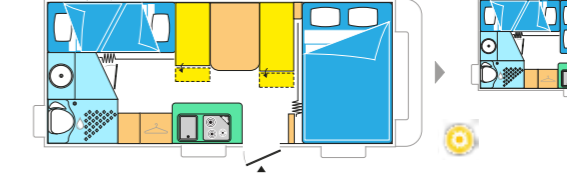

ANTARES 496 + PACK STYLE 496 FAMILY / 5,20 x 2,15 m