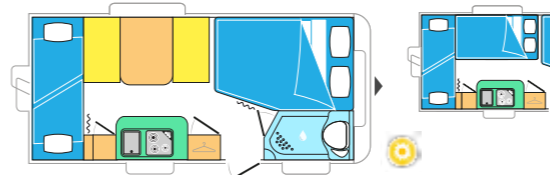

ANTARES 476 + PACK STYLE 476 FAMILY / 4,70 x 2,15 m